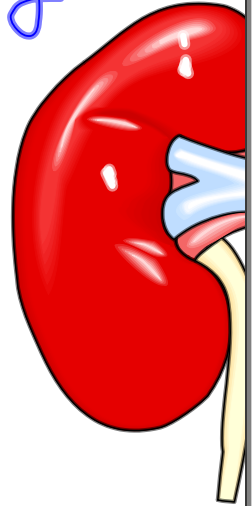

Cell Theory has 3 Parts

1. All living things are made of cells.

2. Cells are the basic unit of structure & function.

3. All cells come from other cells.

**Cell Membrane only allows
select substances through.**

Function

break down +
digest damaged parts

Appearance

button candy
mini m&ms

Location

in the cytoplasm

Vacuole

Function

Store H_2O

Appearance

pond
wax bottles

Location

in the cytoplasm

Mitochondria

Function make energy
"powerhouse"

Appearance Kidney bean

Location in the cytoplasm

Chloroplast

Function make food

PLANTS only

Appearance Pea pod

Location in the cytoplasm

Cilia

Function